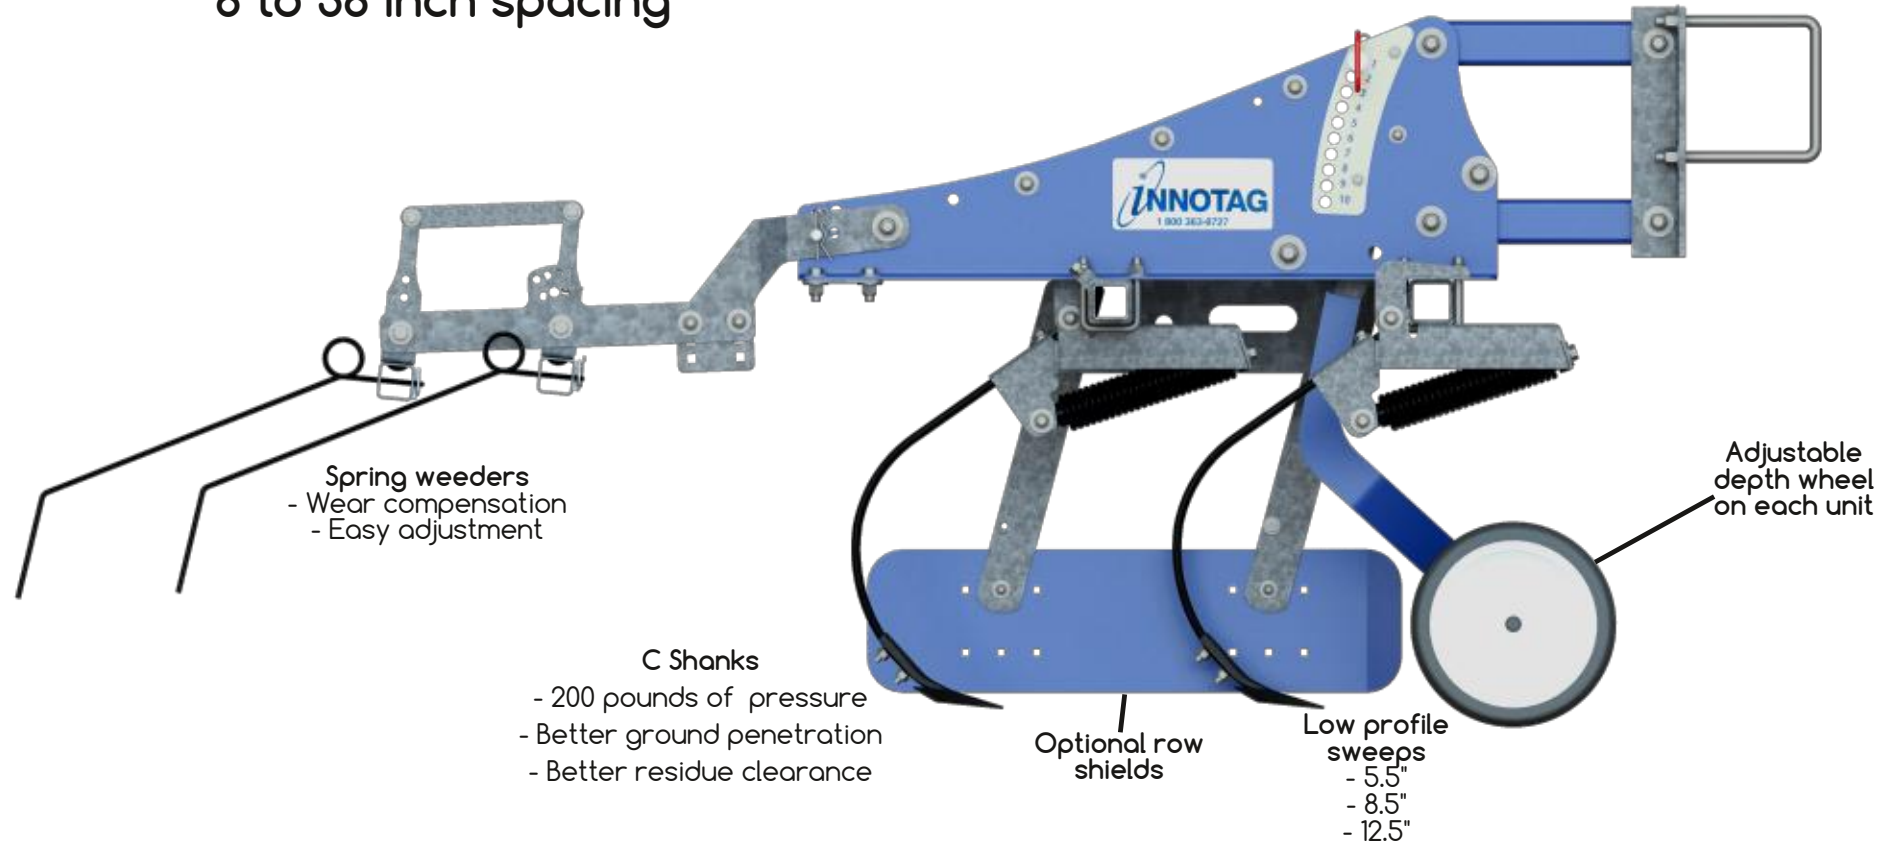

Row crop cultivator

# INNOTAG Row Crop Cultivator

Working width 10 to 40 feet  
6 to 36 inch spacing

## Available models

- SB-1010 Straight bar, 10 feet working width, 12.3 feet transport width
- SB-1510 Straight bar, 15 feet working width, 17.3 feet transport width
- VF-2010 Vertical fold, 20 feet working width, 17.3 feet transport width
- VF-2010NT Vertical fold, 20 feet working width, 14.75 feet transport width
- VF-3010 Vertical fold, 30 feet working width, 17.3 feet transport width
- SF-4010NT Stack fold, 40 feet working width, 17.3 feet transport width