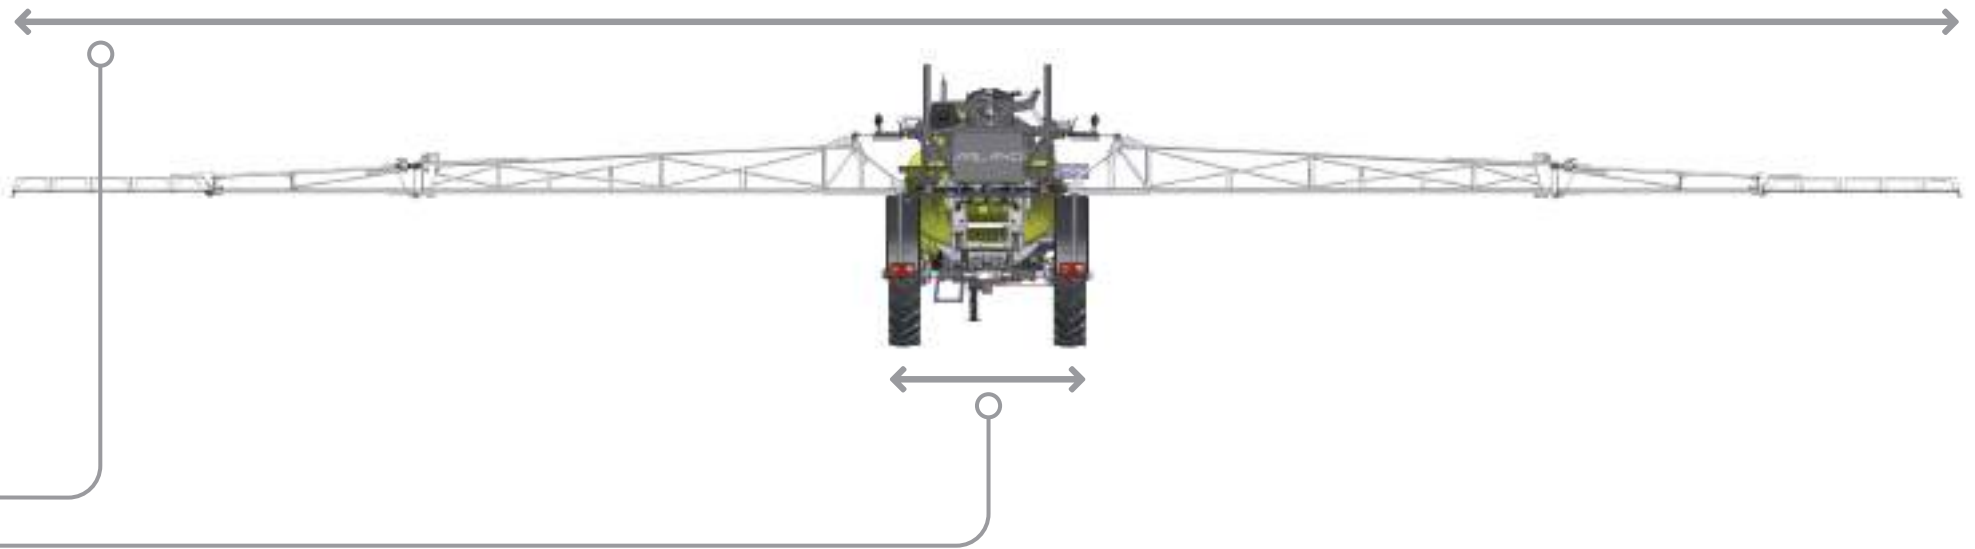

8m

AEF Certified

ISO BUS

UT	TECU	AUX-N
TC-BAS	TC-GE0	TC-SC
...

www.aef-isobus-database.org

E-Drive

TC-SC
Stop & Go

E-Drive