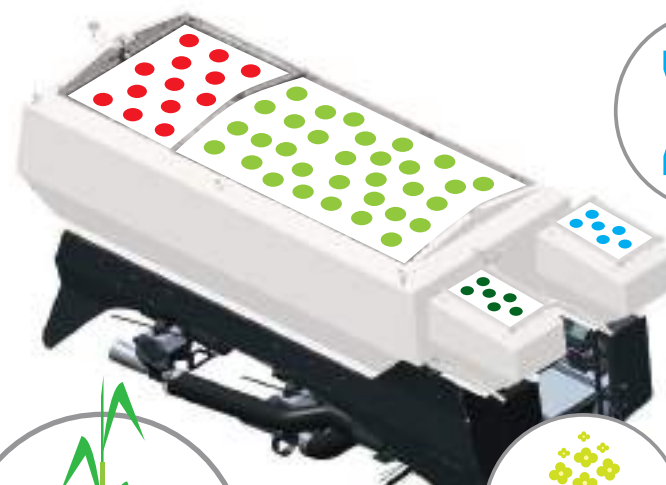

E-Drive

50 kg

15 kg

2.3 kg

100 kg