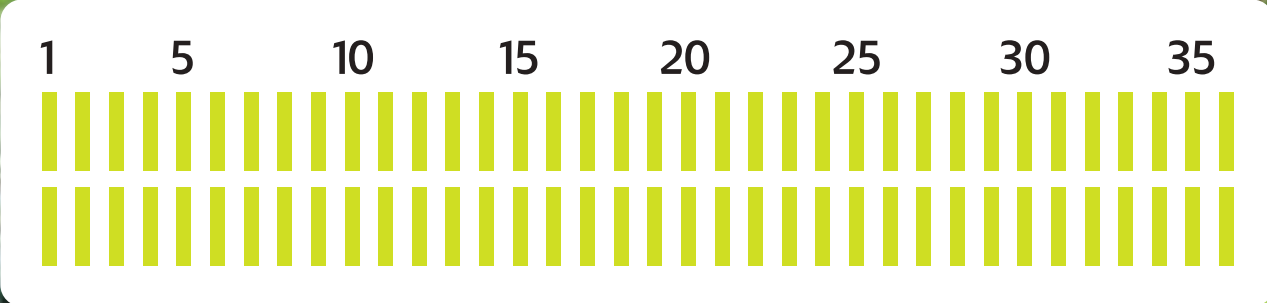

E-Drive

50 kg

15 kg

2.3 kg

100 kg

E-Drive

E-Drive

FACA