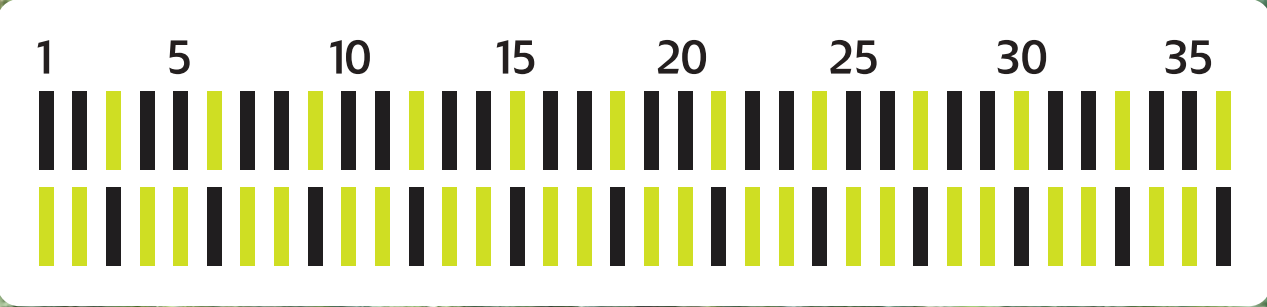

E-Drive

50 kg

15 kg

2.3 kg

100 kg

E-Drive

E-Drive

FACA