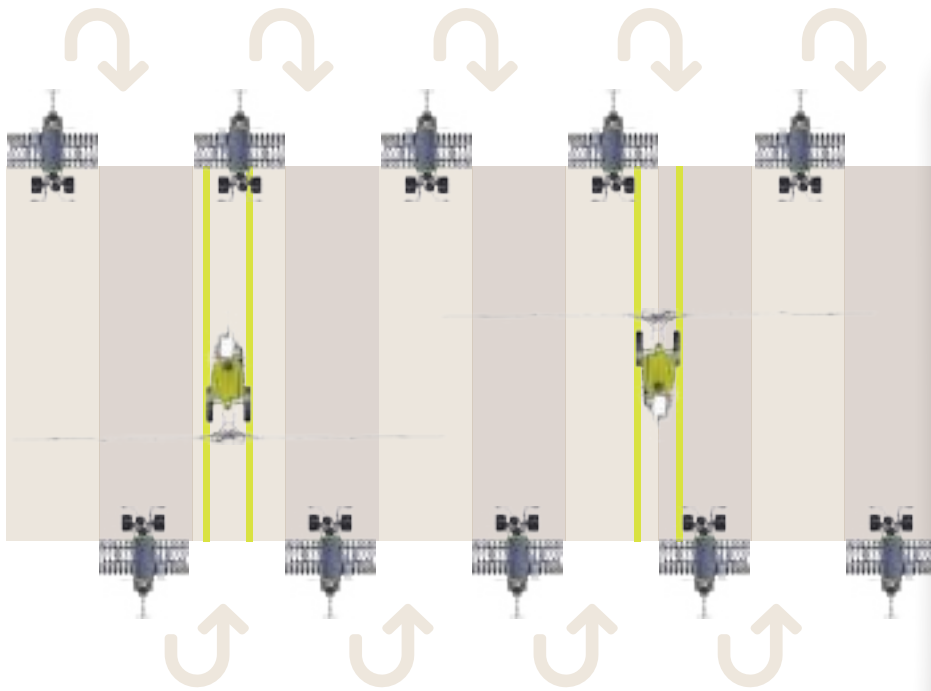

8m

AEF Certified

ISO BUS

UT	TECU	AUX-N
TC-BAS	TC-GE0	TC-SC
...

www.aef-isobus-database.org

E-Drive

TC-SC
Stop & Go

E-Drive